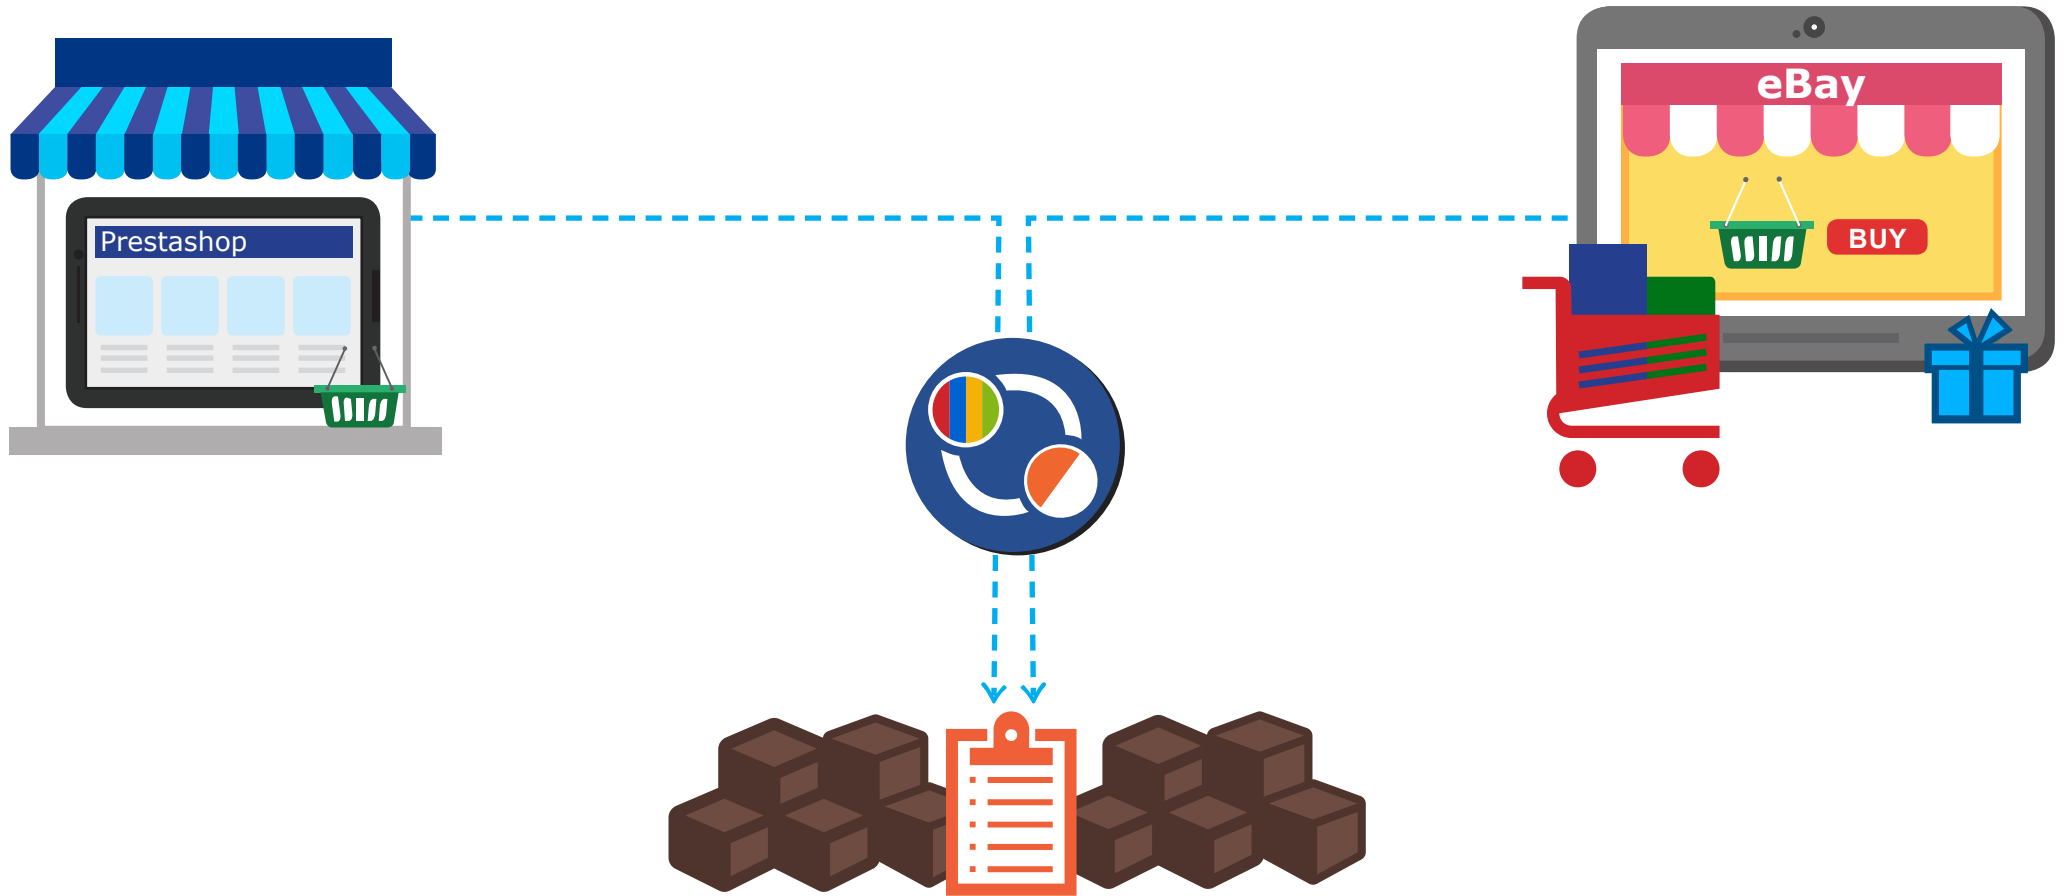

2 Real Time Order Sync

Prestashop order sync to eBay

The orders can also be managed from prestashop to ebay with the **cron jobs** on hourly basis

2 Real Time Order Sync

All orders at one end

The order sync will help you manage all your **orders at one end**

2 Real Time Order Sync

Inventory is managed at both ends

3 Real Time Inventory Sync

Order on eBay

When there are **orders on eBay**, then the inventory sync from ebay to prestashop.

3 Real Time Inventory Sync