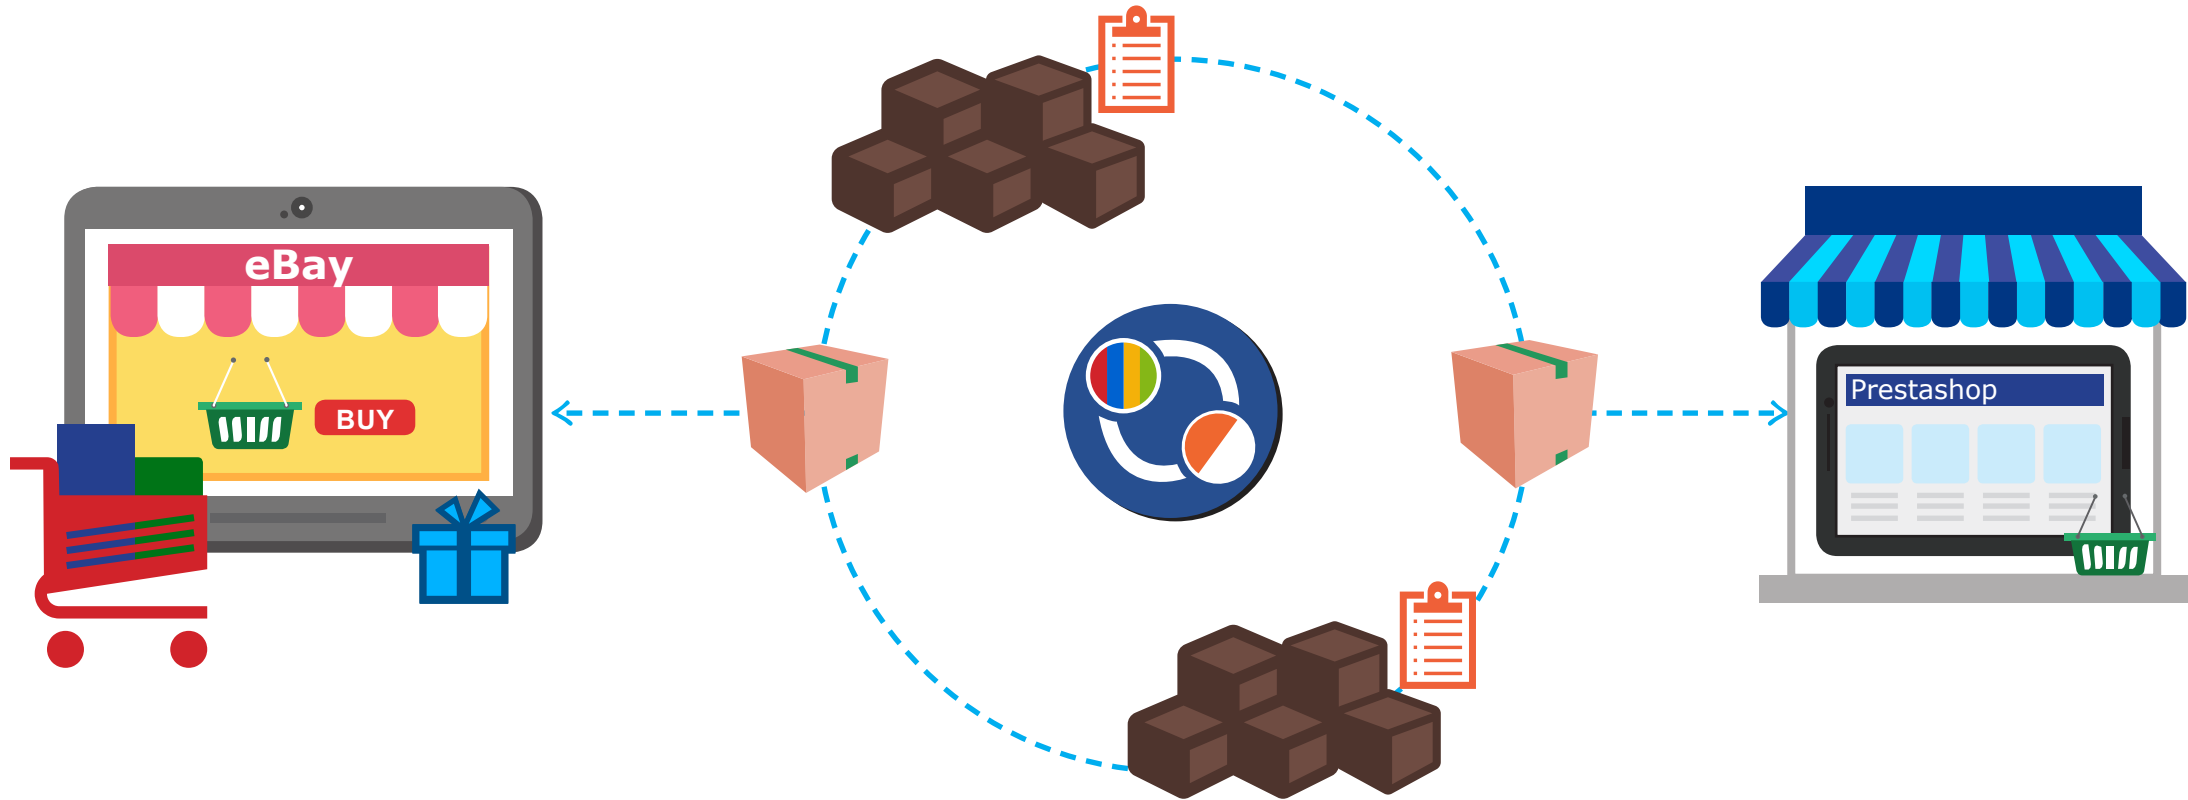

Prestashop eBay Connector provides real time synchronization Between eBay and PrestaShop

Prestashop eBay-Connector Features

1

Bidirectional Product Sync

Using Prestashop eBay Connector Products can sync in Bi-directional way

2 Real Time Order Sync

Inventory is managed at both ends

3 Real Time Inventory Sync

Order on eBay

When there are **orders on eBay**, then the inventory sync from ebay to prestashop.

3 Real Time Inventory Sync