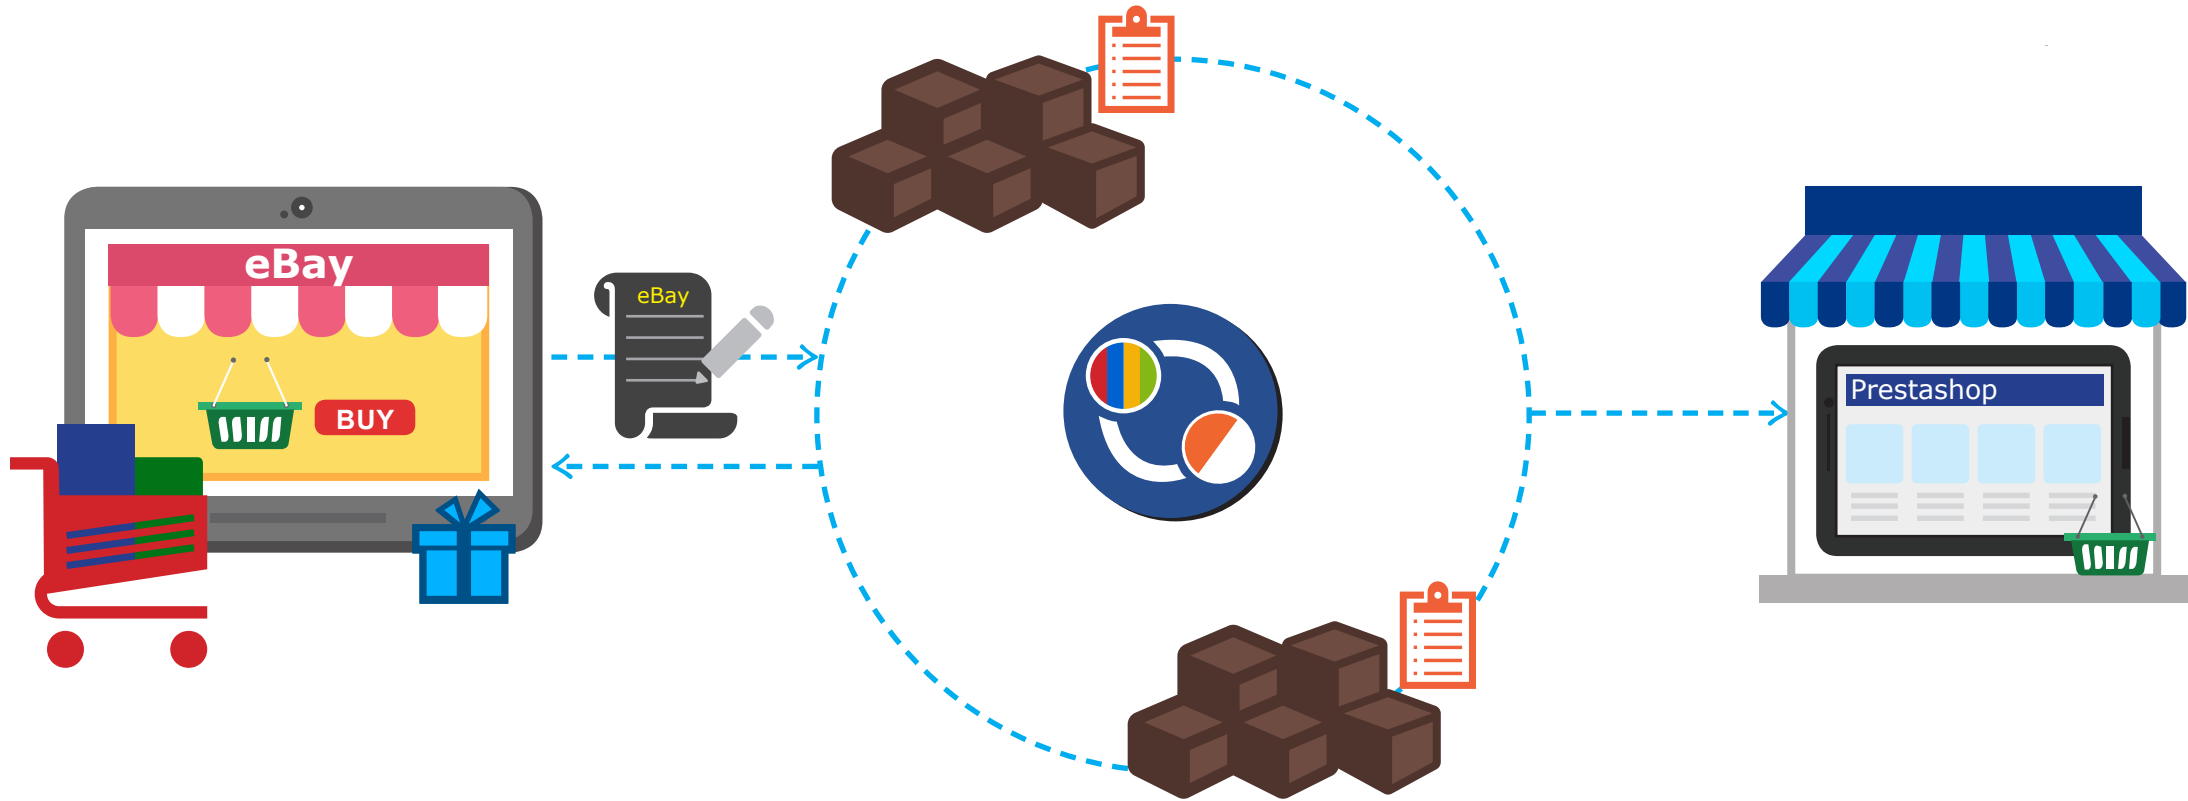

2 Real Time Order Sync

Prestashop order sync to eBay

The orders can also be managed from prestashop to ebay with the **cron jobs** on hourly basis

2 Real Time Order Sync

All orders at one end

The order sync will help you manage all your **orders at one end**

2 Real Time Order Sync

Inventory is managed at both ends

3 Real Time Inventory Sync

Order on eBay

When there are **orders on eBay**, then the inventory sync from ebay to prestashop.

3 Real Time Inventory Sync