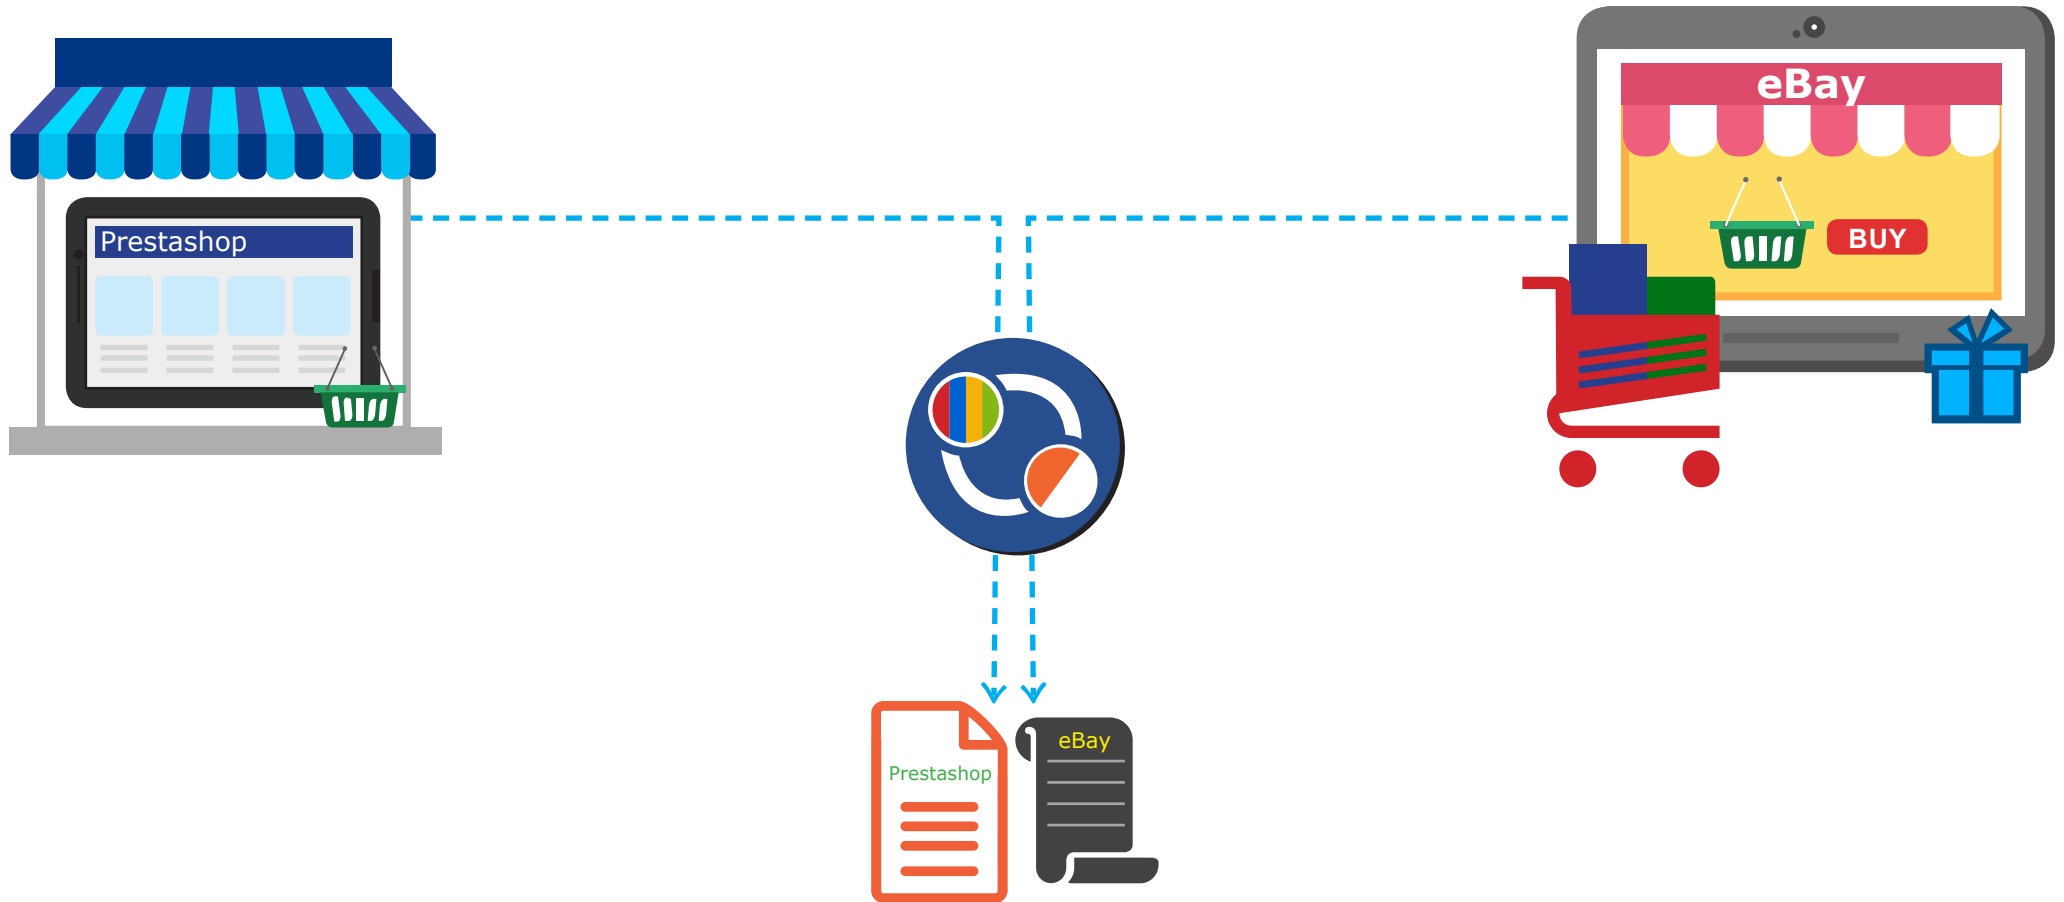

2 Real Time Order Sync

All orders at one end

The order sync will help you manage all your **orders at one end**