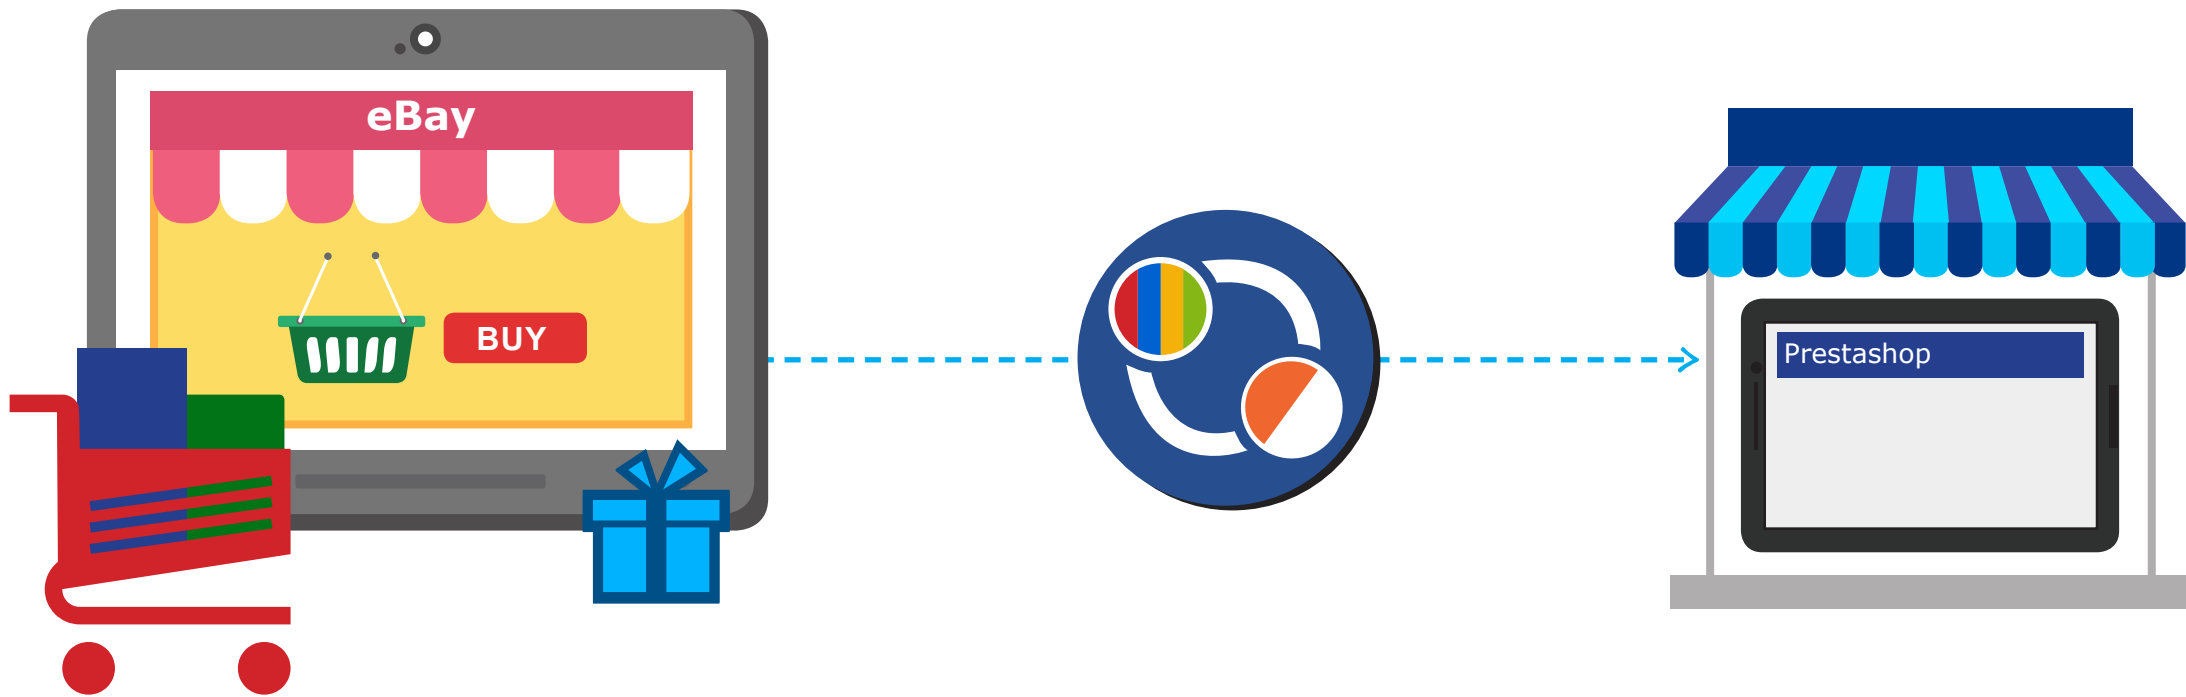

1 Bidirectional Product Sync

eBay to Prestashop

Admin have shop on eBay and have a **blank Prestashop** (No products, No category) and he want to import all eBay Products to PrestaShop.