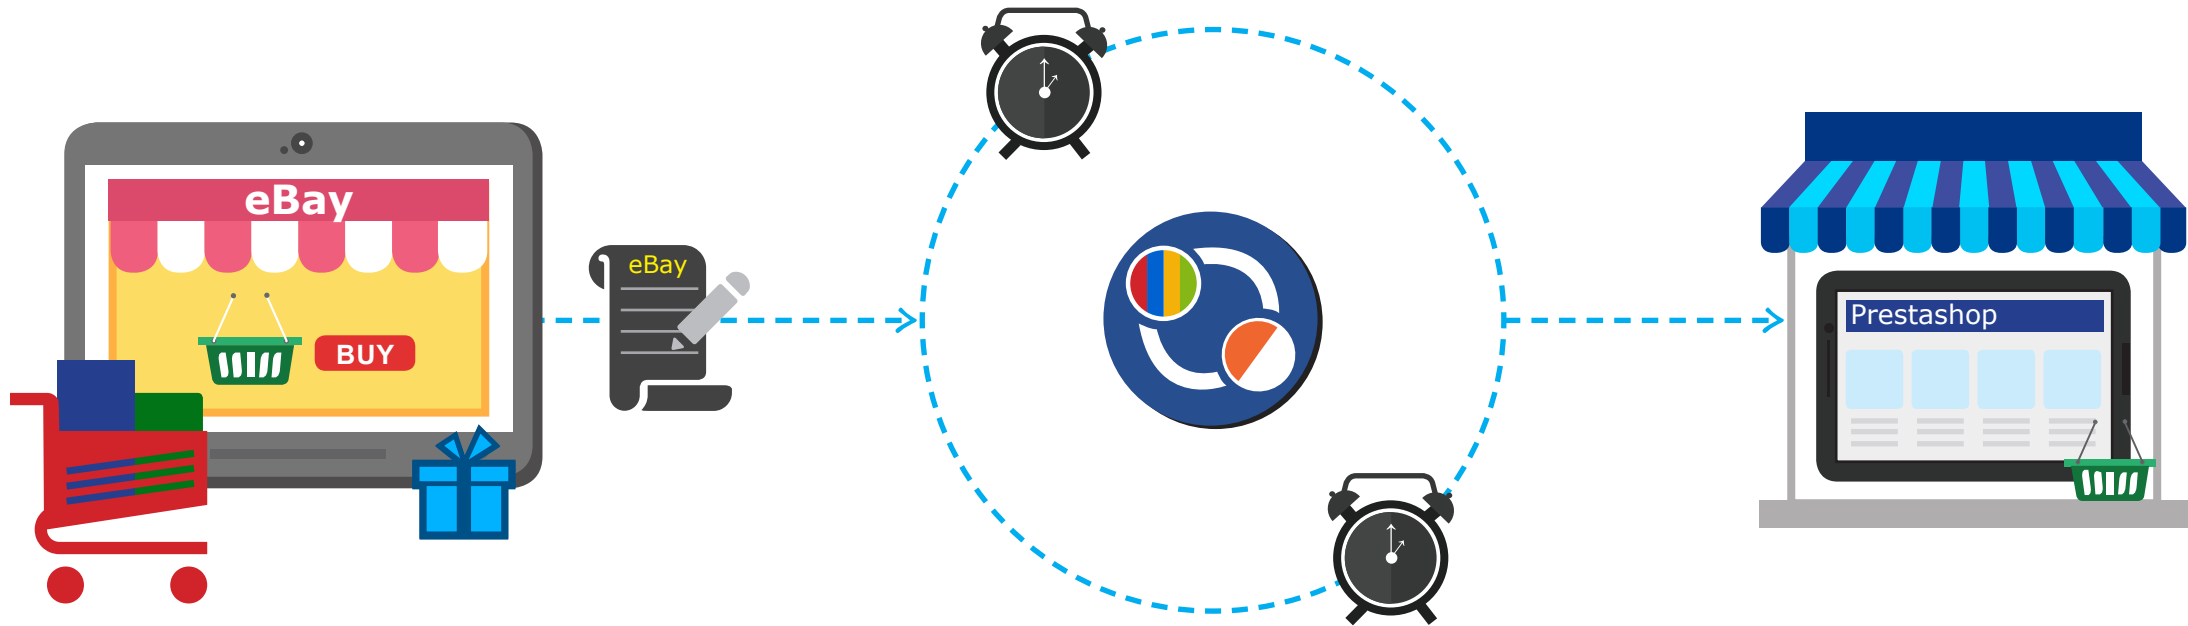

Admin have [shop on eBay](#) and also have a running [shop on Prestashop](#) and he want to import all eBay Products to PrestaShop

2 Real Time Order Sync

eBay order sync to Prestashop

The Orders from ebay are updated to prestashop in **real time**.