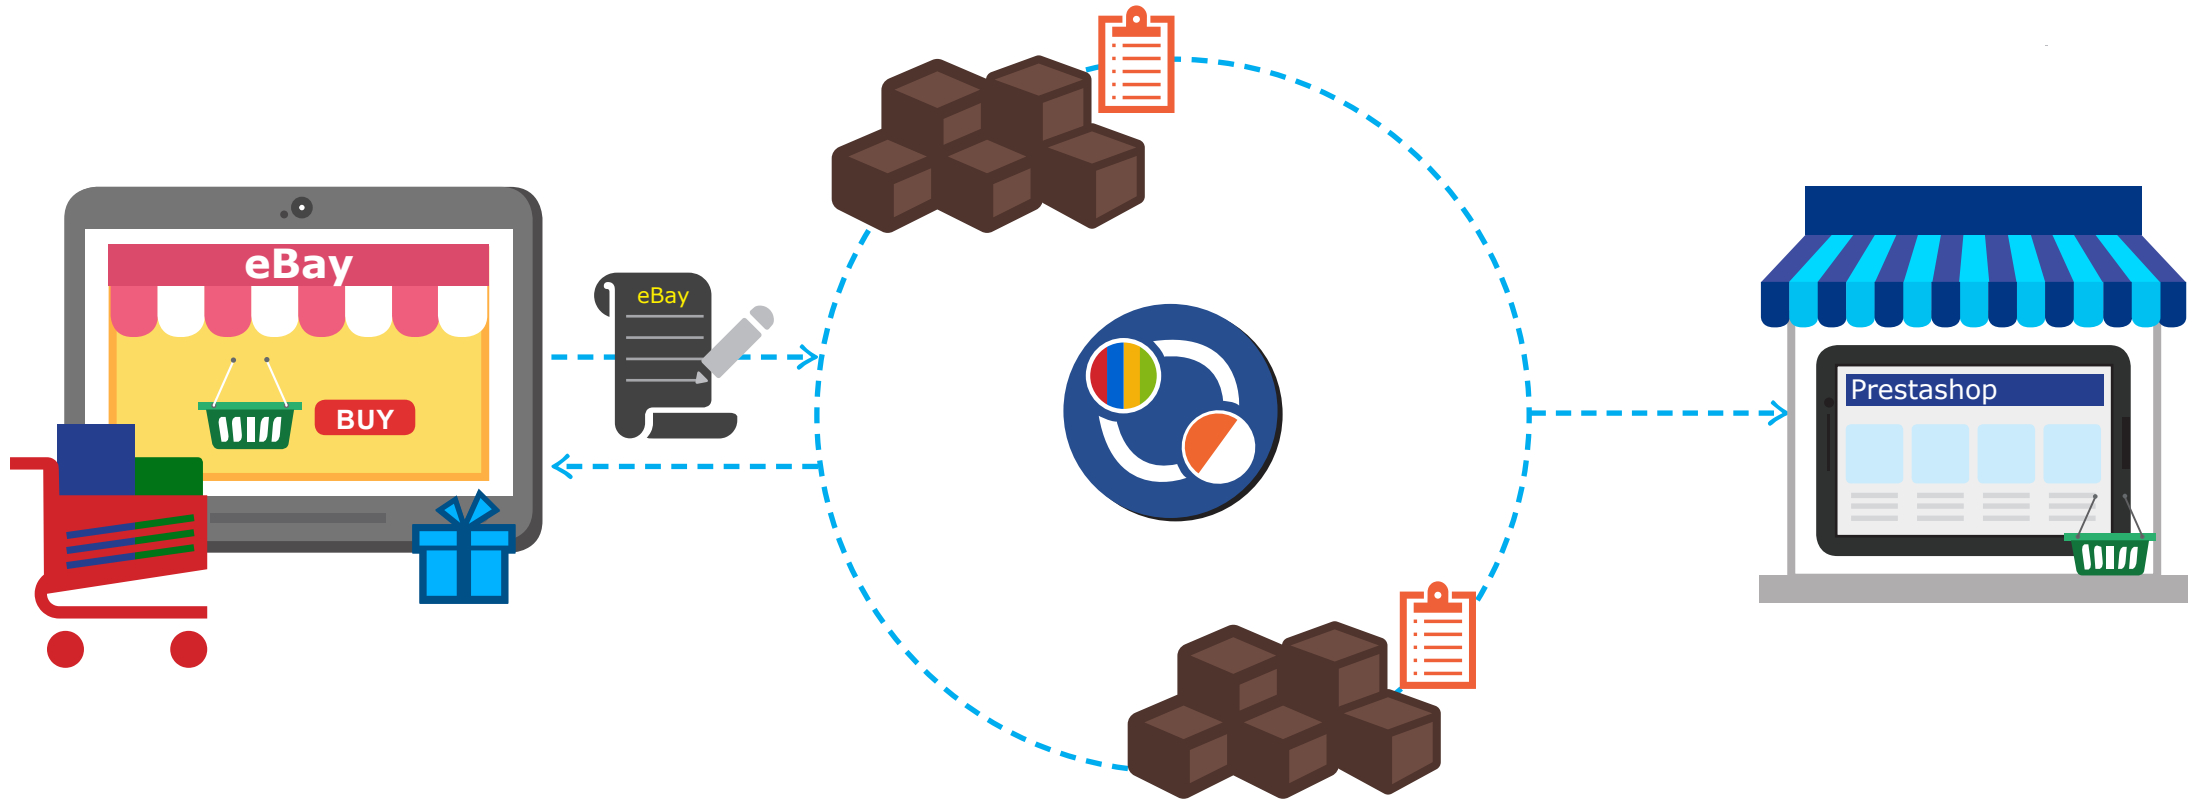

2 Real Time Order Sync

Prestashop order sync to eBay

The orders can also be managed from prestashop to ebay with the **cron jobs** on hourly basis

2 Real Time Order Sync

All orders at one end

The order sync will help you manage all your **orders at one end**

2 Real Time Order Sync

Inventory is managed at both ends

3 Real Time Inventory Sync

Order on eBay

When there are **orders on eBay**, then the inventory sync from ebay to prestashop.

3 Real Time Inventory Sync