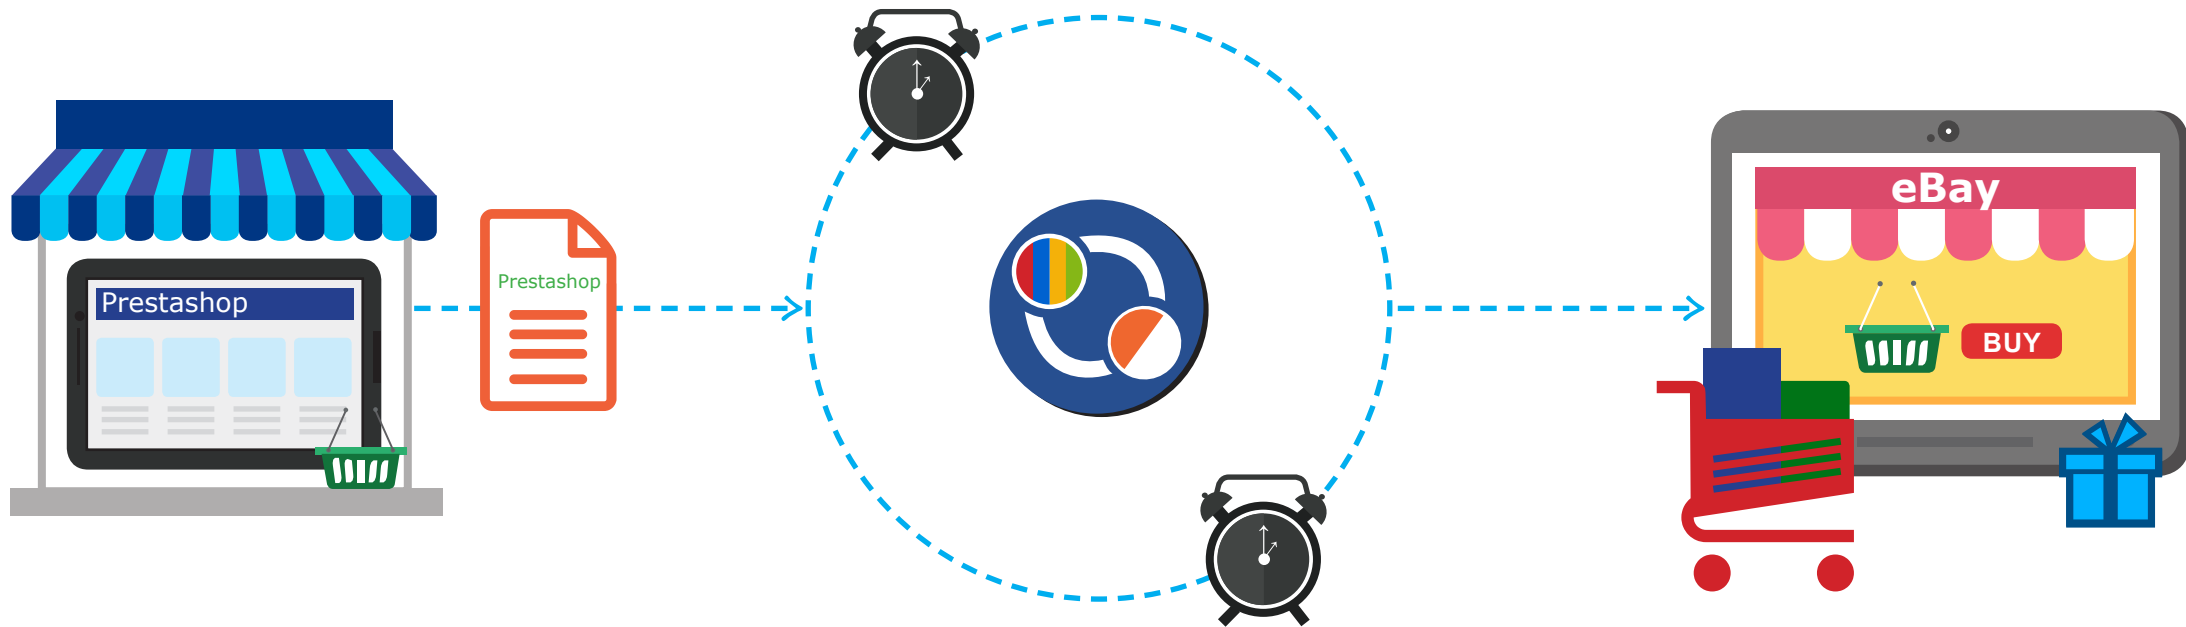

2 Real Time Order Sync

Prestashop order sync to eBay

The orders can also be managed from prestashop to ebay with the **cron jobs** on hourly basis