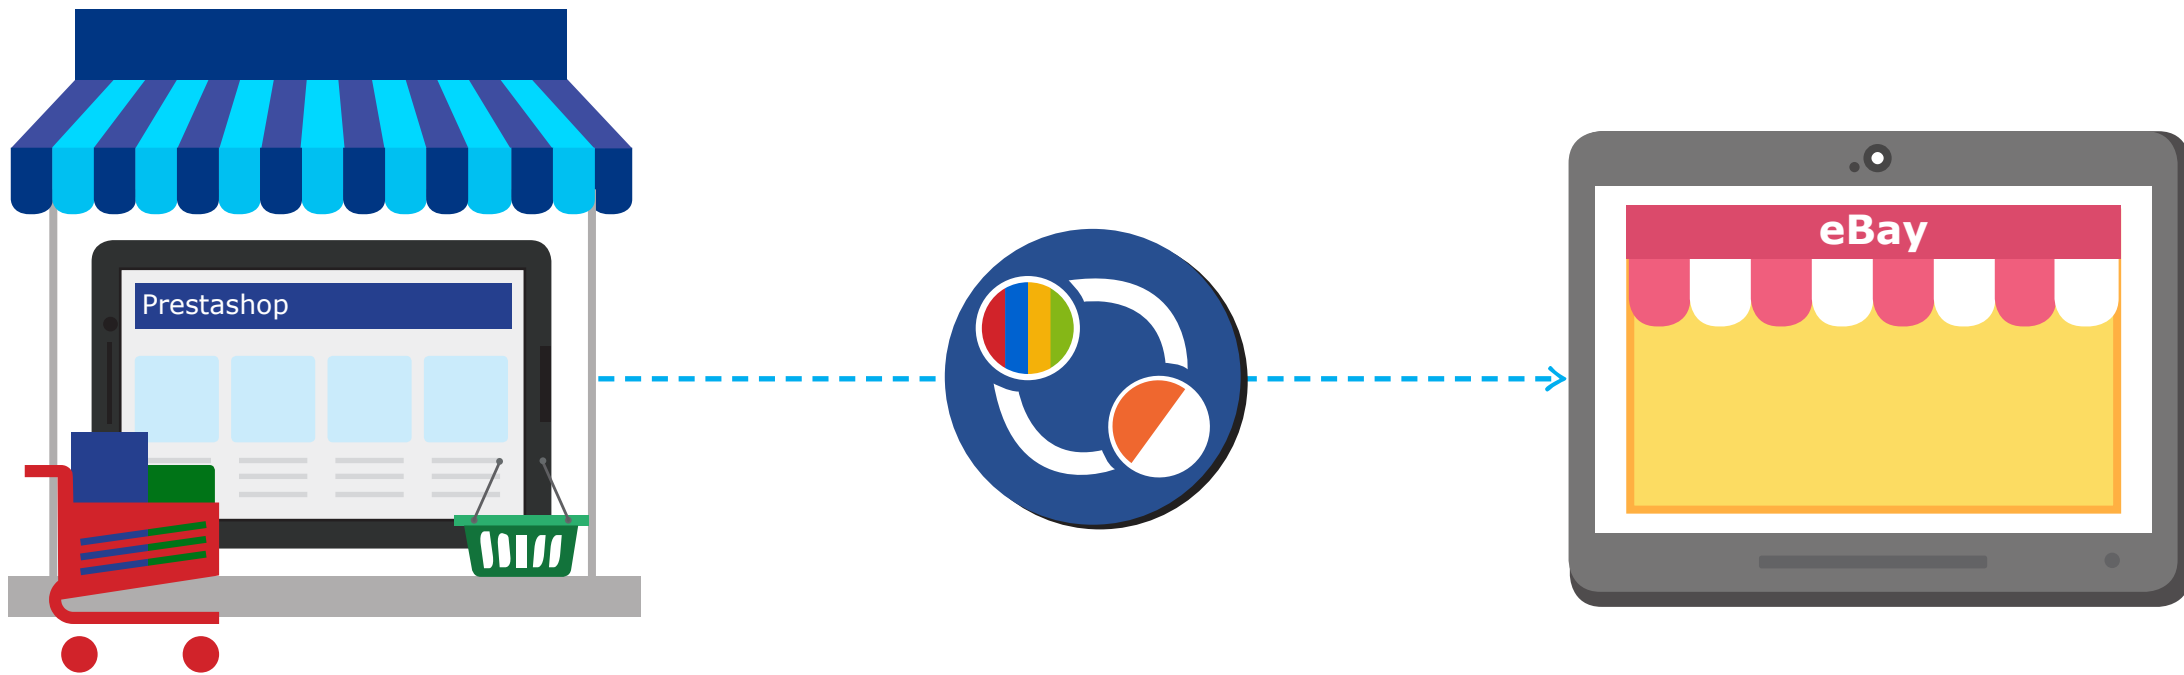

1 Bidirectional Product Sync

Prestashop to eBay

Admin have a **blank eBay** shop and have a running shop on Prestashop and he want to add all or selected Prestashop products to eBay